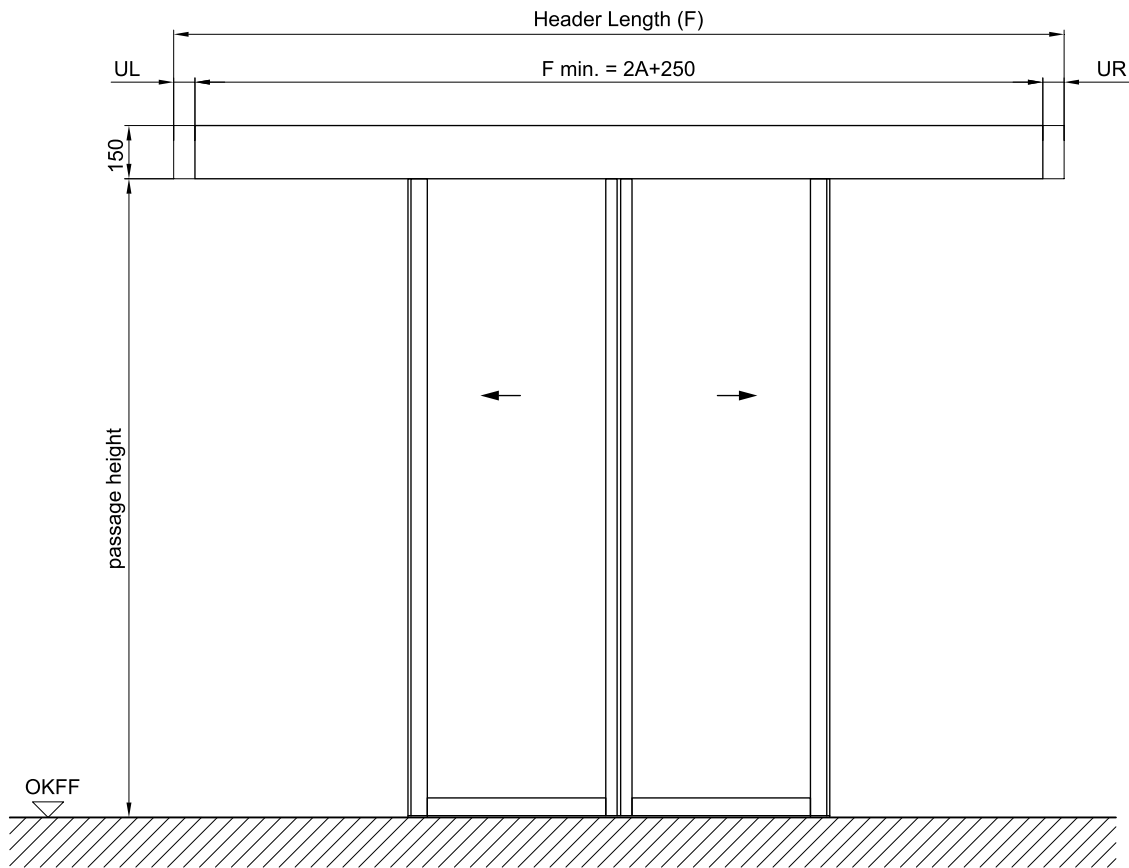

internal view

plan view

U/T = Header Overlength on demand

Verwendung für / use for / Utiliser pour

TC	TC+	TC3	TC RC2	TC RC3
✓	✓	—	✓	—

technical Modification reserved !

ANr. client com.: ADM	colour		scale: 1:20	 MP-102-10004 A
	THERMCORD, D-STA View Without side screens			