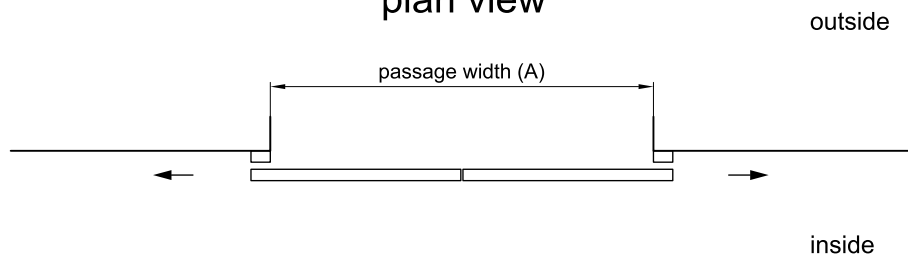

internal view

plan view

U/T = Header Overlength on demand

Verwendung für / use for / Utiliser pour

TC	TC+	TC3	TC RC2	TC RC3
✓	✓	—	✓	—

technical Modification reserved !

ANr. client com.: ADM	colour		scale: 1:20	 MP-102-10004 A
	THERMCORD, D-STA View Without side screens			