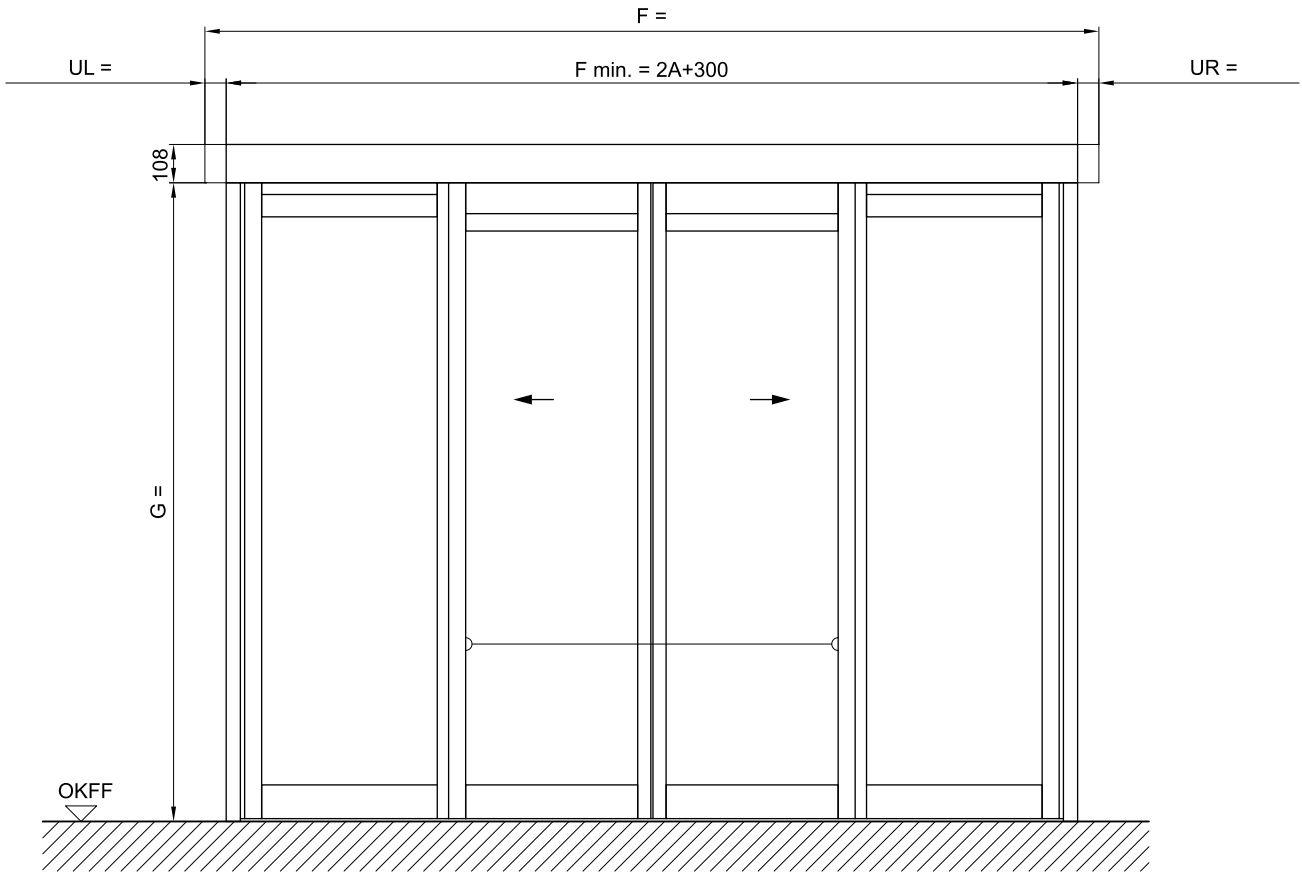

internal view

plan view

inside
 U/T = Header Overlength on demand
 U/T = Header Overlength on demand
 Header Length (F)

technical Modification reserved !	ANr.	colour	scale: 1:20	
	client	30mm, D-TOS View with side screen		
	com.:			
	ADM			