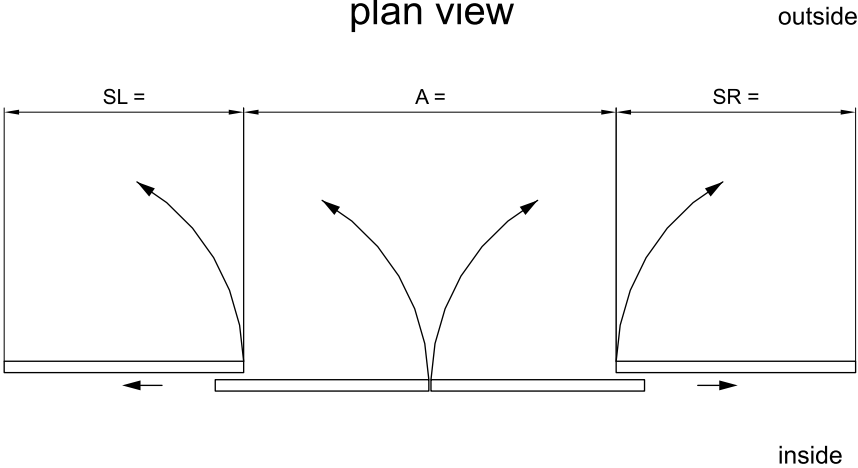

internal view

plan view

inside
 U/T = Header Overlength on demand
 U/T = Header Overlength on demand
 Header Length (F)

technical Modification reserved !	ANr.	colour	scale: 1:20	
	client	30mm, D-TOS View with side screen		
	com.:			
	ADM			