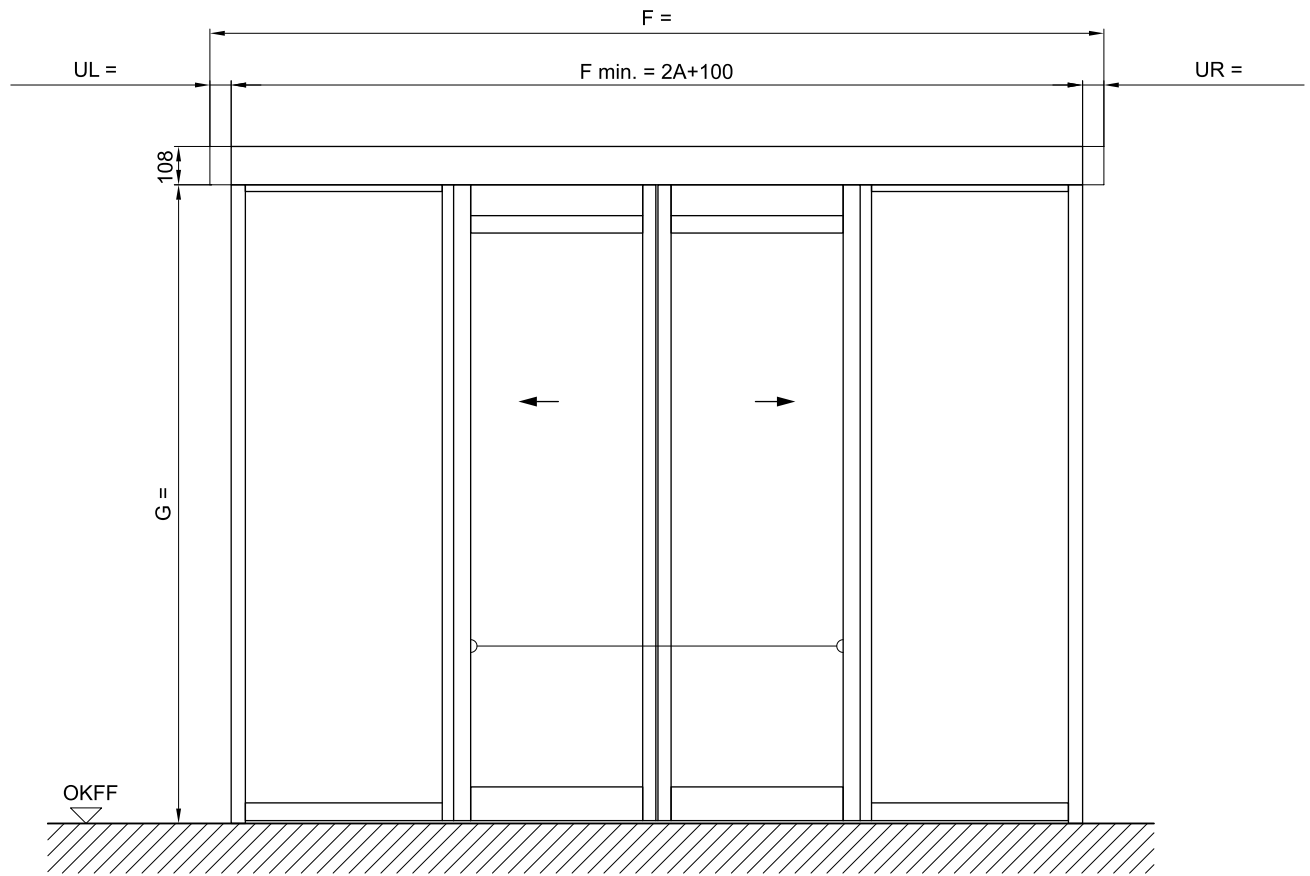

internal view

plan view

inside

U/T = Header Overlength on demand

SL = left side screen

SR = right side screen

technical Modification reserved !

ANr. client com.: ADM	colour		scale: 1:20	 record MP 101454 A
	30mm, D-TOS			
	View			
	with side screen			