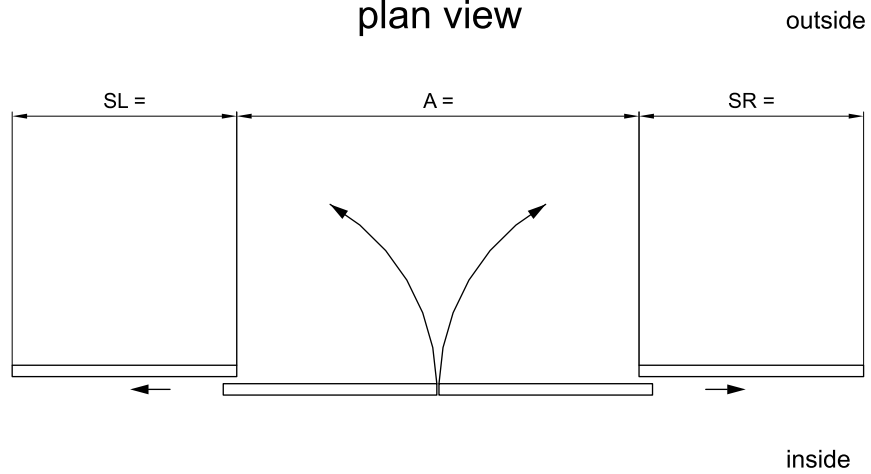

internal view

plan view

inside

U/T = Header Overlength on demand

SL = left side screen

SR = right side screen

technical Modification reserved !

ANr. client com.: ADM	colour		scale: 1:20	 record MP 101454 A
	30mm, D-TOS			
	View			
	with side screen			