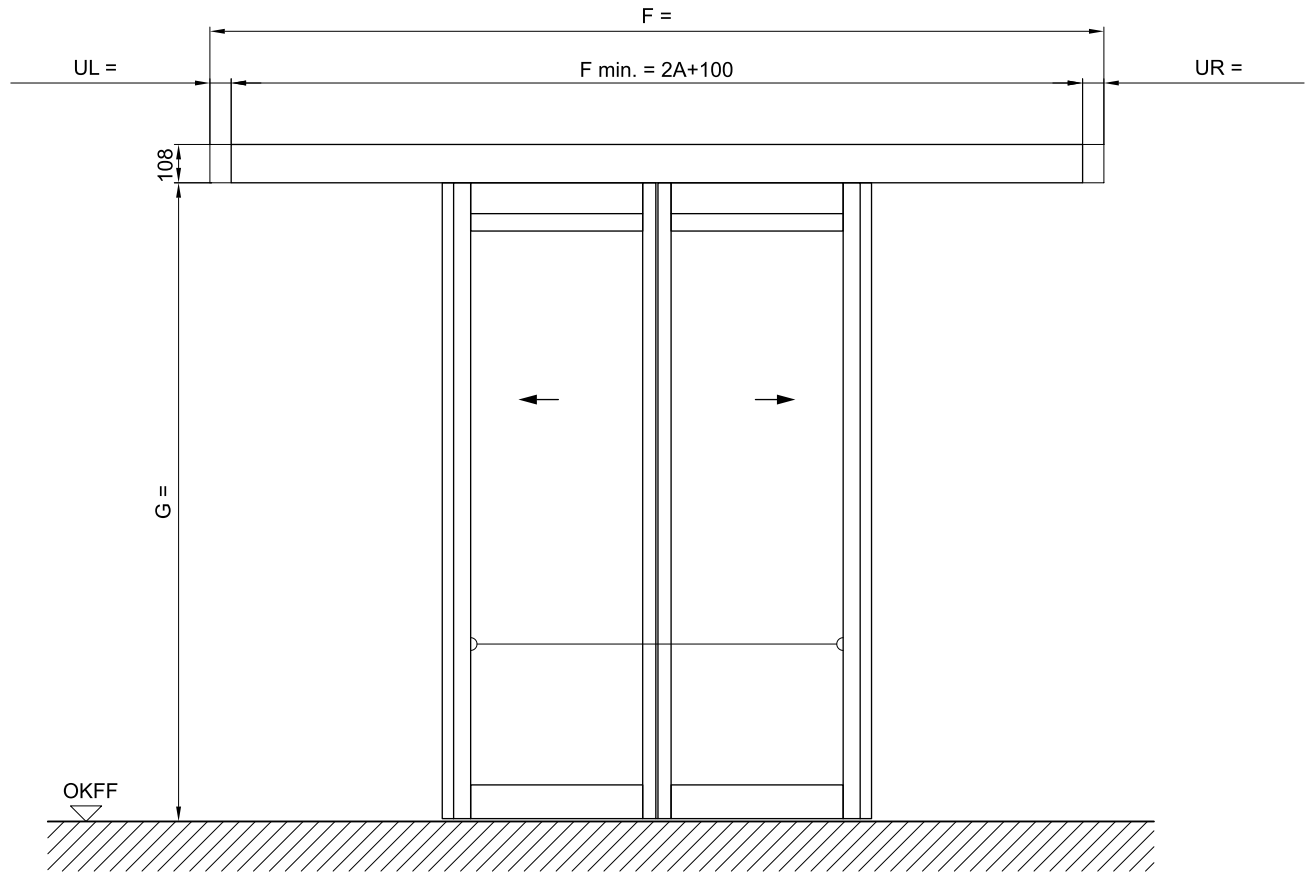

internal view

plan view

inside

U/T = Header Overlength on demand

technical Modification reserved !

ANr. client com.: ADM	colour		scale: 1:20	 record MP 101455 A
	30mm, D-TOS View Without side screens			