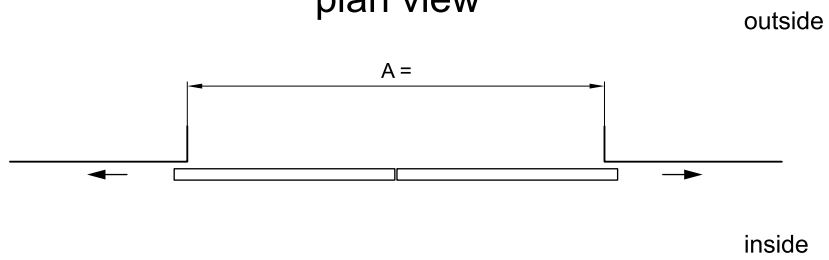

internal view

plan view

inside
U/T = Header Overlength on demand

technical Modification reserved !

ANr.	colour	scale: 1:20	 MP 101488 A
		20mm+32mm, D-STA	
	View		
	Without side screens		
client			
com.:			
ADM			