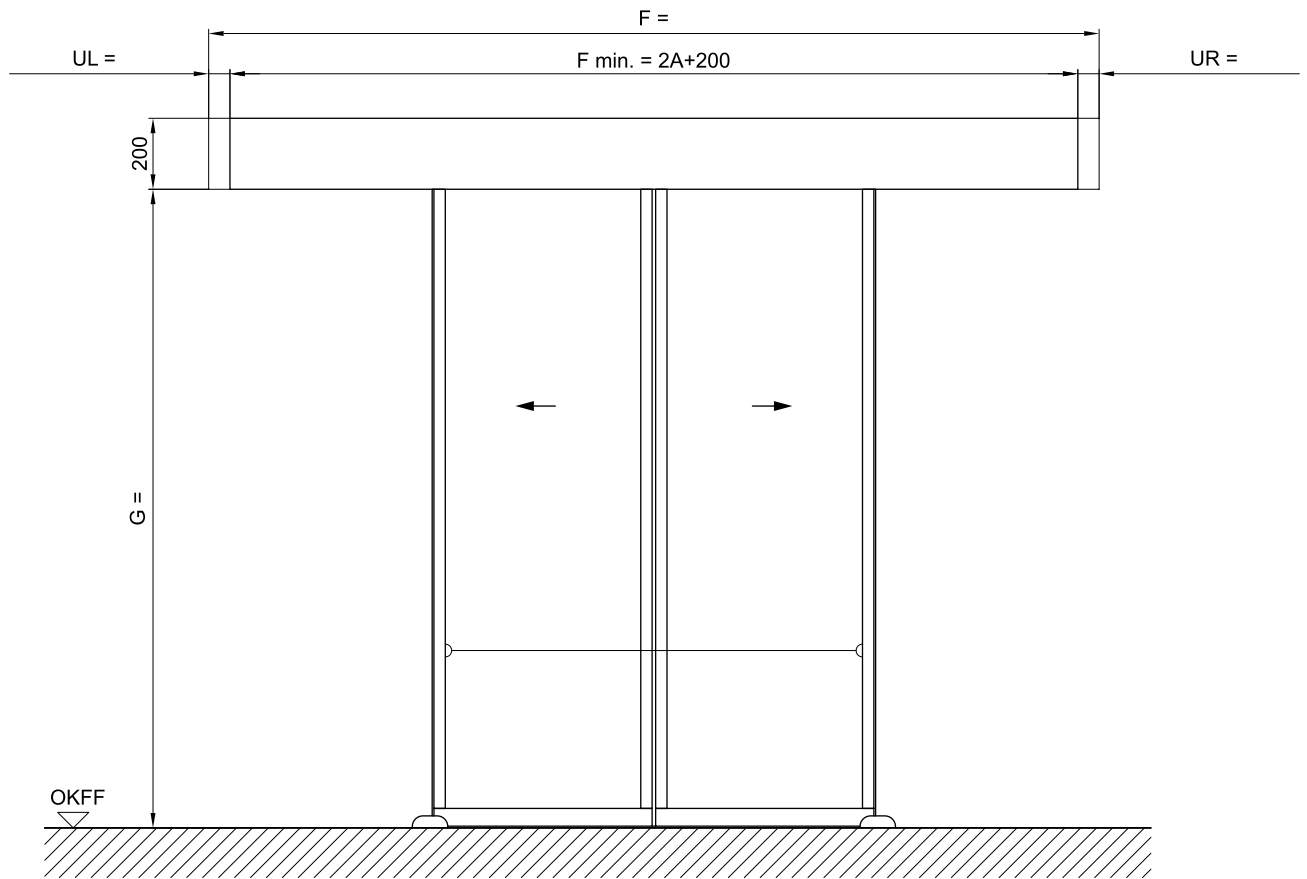

internal view

plan view

inside
U/T = Header Overlength on demand

technical Modification reserved !

ANr.	colour	scale: 1:20	 MP 101488 A
		20mm+32mm, D-STA	
	View		
	Without side screens		
client			
com.:			
ADM			